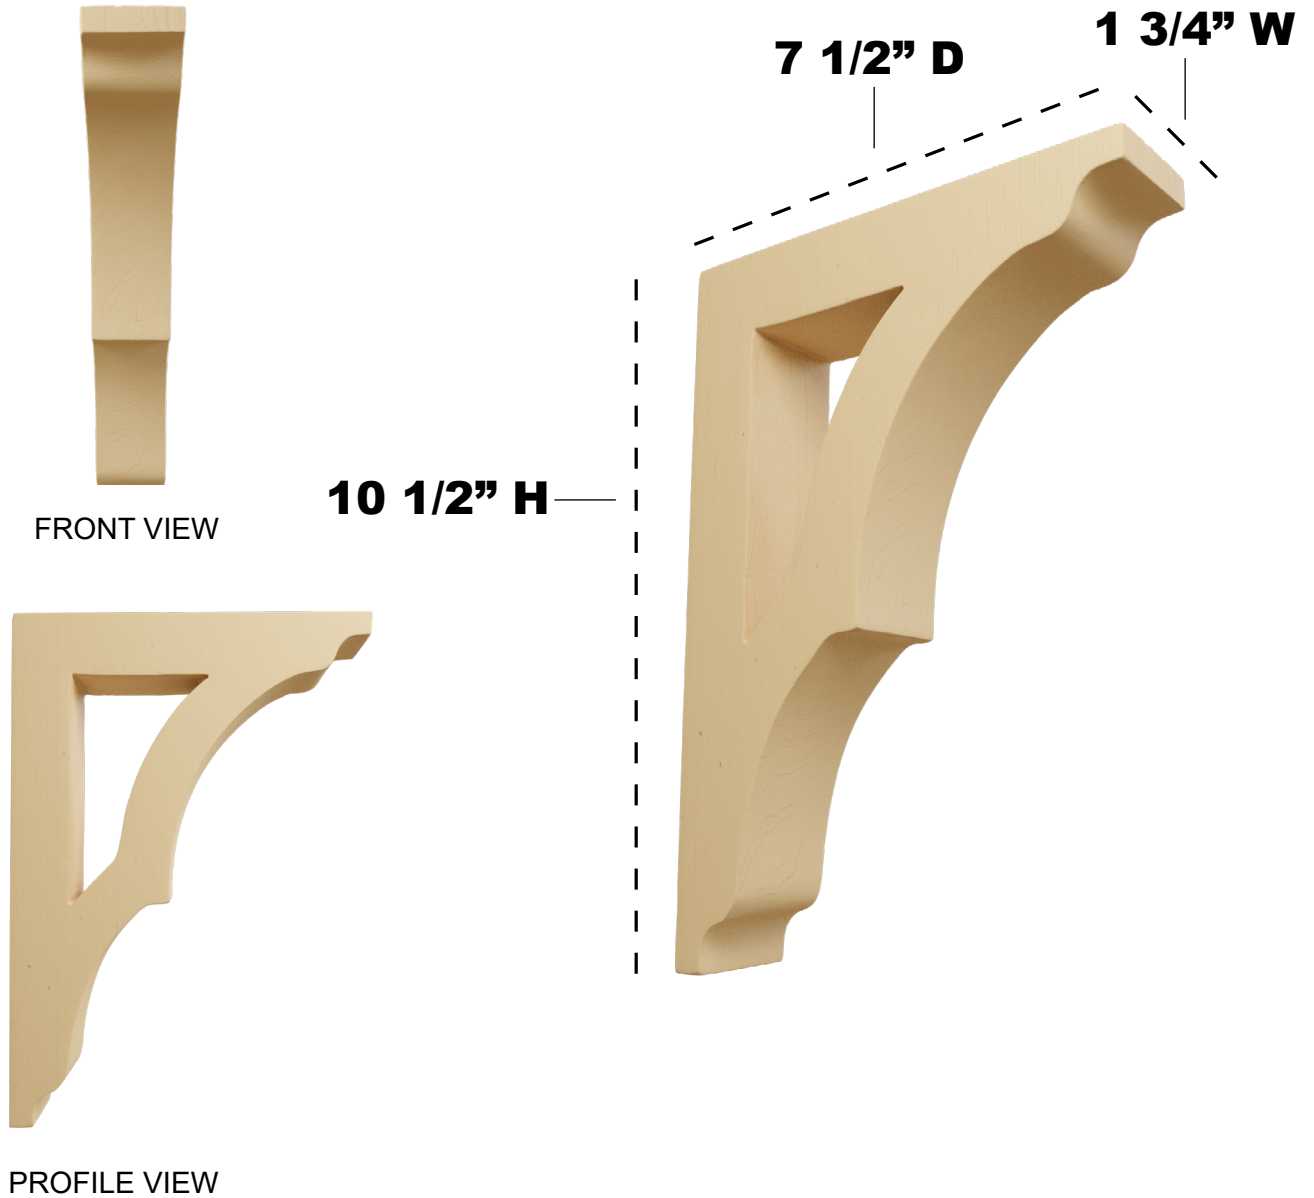

1 3/4" W X 7 1/2" D X 10 1/2" H AVILA BRACKET

ITEM NO.: BKTW01X07X10AV

**AVAILABLE
WOOD
SPECIES:**

ALDER

CHERRY

MAPLE

RED OAK

MAHOGANY